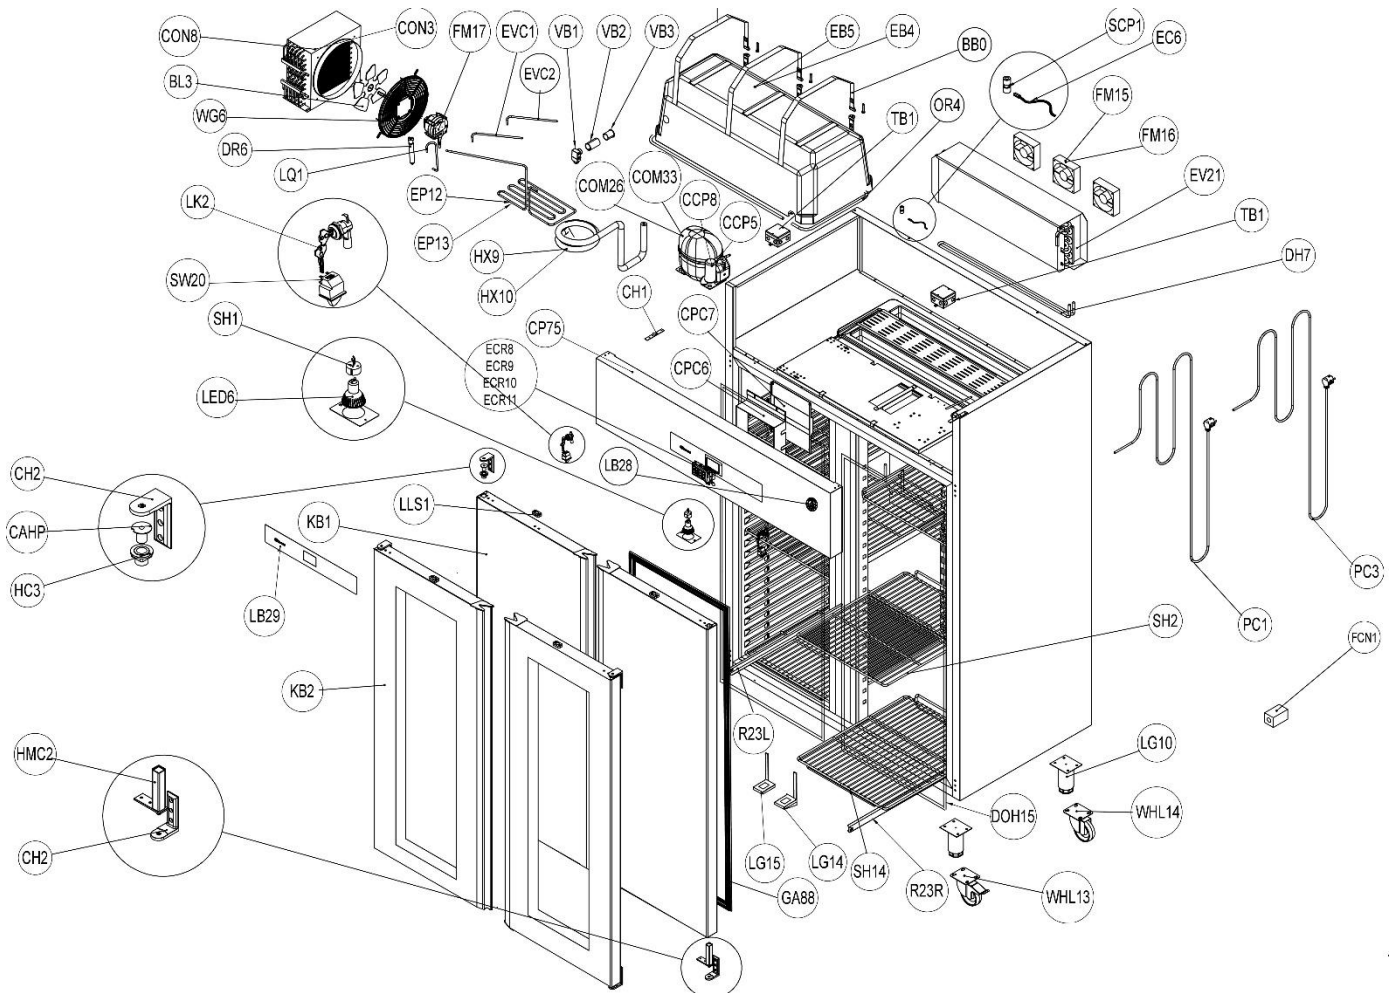

Exploded view

HOSHIZAKI Premier 140

Description :

Parts list for Premier 140

Compiled.		Latest revision.			Deleted.	
Date	Name	Date	Name	Rev.no	Date	Name
31 th Oct, 2022	O.U.	31 th Oct, 2022	A.C.	3		

PICTURE ID	DESCRIPTION	MODEL	HEBV ITEM CODE
BB0	CABINET BOX BELT		760660295
BL3	CONDENSER FAN BLADE IMPELLER ALU. Q25 CM-28°		760660217
CAHP	CABINET HINGE PIN		760660031
CCP5	RUN CAPACITOR 5MFD (EMC 3117U)	K140, KG140,M140	760660280
CCP8	START.CAP. 88-108MFD 330V (NEU 2168U)	F140	760660299
CH1	CANOPY HINGE 245-061-061		760660218
CH2	CABINET HINGE		760660078
COM26	COMPRESSOR R-290 EMBRACO NEU 2168 U	F140	760660301
COM33	COMPRESSOR R-290 EMBRACO EMC 3117 U	K140, KG140,M140	760660246
CON3	CONDENSER Ø250-10R-10T WIRE	F140	760660306
CON8	CONDENSER Ø250-8R-10T WIRE	K140, KG140,M140	760660238
CP75	CONTROL PANEL WITH LABEL - CABINET PREMIER 140		760660466
CPC6	CONTROL UNIT COVER BOTTOM BODY		760660317
CPC7	CONTROL UNIT COVER BOTTOM BODY		760660318
DH7	DEFROST HEATER 500W/230V U SHAPE 781MM	F140, M140	760660240
DOH15	HEATING CABLE PVC - 230V - 15W LENGHT INC. COLDZONE 4510mm TERMINATION	F140	760660321
DR6	DRYER 20 GR DOUBLE INPUT 6,2/6,2-2,3 mm		760660330
EB4	EPS EVAPORATOR COVER FOR 2D CABINETS WITH VACUUM BREAKER HOLE	F140	760660265
EB5	EPS EVAPORATOR COVER FOR CABINETS (1200 NMV)	K140, KG140,M140	760660241
EC6	DIGITAL SENSOR EVCO NTC PROP EVTPN615F200		760660054
ECR10	PREPROGRAMMED CONTROLLER DIGITAL EVCO EVJ203N7VN REFRIGERATOR PREMIER M 140	M140	760660336
ECR11	PREPROGRAMMED CONTROLLER DIGITAL EVCO EVJ203N7VN FREEZER PREMIER F 140	F140	760660337
ECR8	PREPROGRAMMED CONTROLLER DIGITAL EVCO EVJ203N7VN REFRIGERATOR PREMIER K 140	K140	760660334
ECR9	PREPROGRAMMED CONTROLLER DIGITAL EVCO EVJ203N7VN REFRIGERATOR PREMIER KG 140	KG140	760660335
EP12	RE-EVAPORATION PIPE 3/16" (PREMIER K-KG-M 140)	K140, KG140,M140	760660351
EP13	RE-EVAPORATION PIPE 6 MM (PREMIER F 140)	F140	760660352
EV21	EVAPORATOR 3R 9T 3/8" 700 L 4,8h 1NC 1BB		760660361
EVC1	SERVICE PIPE 01		760660364
EVC2	SERVICE PIPE 02		760660365
FCN1	SNAP FERRITE CORE CABLE DIAMETER 8		760660268
FM15	SUNON CF4113LBL-000U-ABD	K140, KG140,M140	760660370
FM16	SUNON CF4113HBL-000U-ABD KARE FAN	F140	760660371
FM17	ELCO ECM HBR 12-10-2		760660372
GA88	MAGNETIC SEAL GRAY 3 CHAMBER PREMIER		760660376
HC3	CABINET HINGE PVC BUSHING		760660032
HMC2	SPRING FORCED HINGE FOR CABINET DOORS		760660090