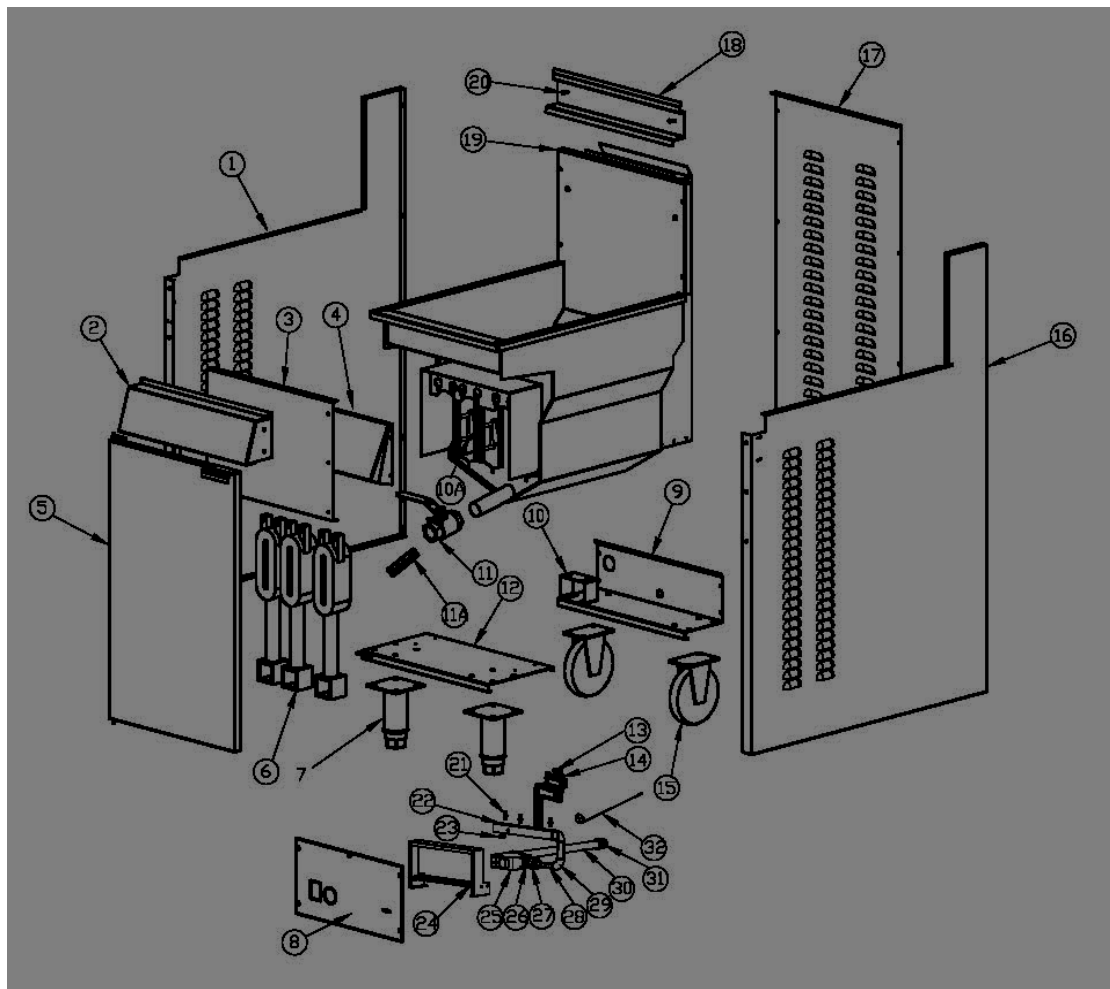

# EXPLODED VIEW OF GF3 (7455.0999)

**BILL OF MATERIAL GF3 (7455.0999)**

Item	Description	P/N	Drawing #	Qty
1	Left panel		10113062	1
2	Front panel	S15015	B-GF-GY02	1
3	Shield		10113055	1
4	Front baffle		10115013	1
5	Door	S01097	B-GF-MZJ-01	1
6	Burner	B06181	B-GF-JS-01-11	3
7	Feet	S99002		2
8	Control panel	E13155		1
9	Rear bottom		10113054	1
10	Gas pipe bracket		10113039	1
10A	Internal Baffle		B-JS-GF-01	3
11	Drain valve	B09022		1
11A	Drain pipe	S15029		1
12	Front bottom		10113007	1
13	Pilot	B06362		1
14	Thermocouple	SIT-0.200.015		1
15	Caster	B05080		2
16	Right panel		10113053	1
17	Back		10113014	1
18	Basket hangar		10113029	1
19	Frypot Ass'y	S15016	B-GF3-RGGY	1
20	Screw	S15012		2
21	Injector	S15002		3
22	Manifold Ass'y		B-GF4C-LJ03	1
23	Pressure test point	B06383		1
24	Manifold support		10113059	1
25	Gas valve	B06330		1
26	Reducer	B11089		1
27	Coupler	B14017		2
28	Gas pipe		B-GF4C-LJ01	1
29	Elbow	B12008		2
30	Gas inlet pipe		B-GF4-LJ01	1
31	Reducer	B11014		1
32	Hi limit	E03040		1